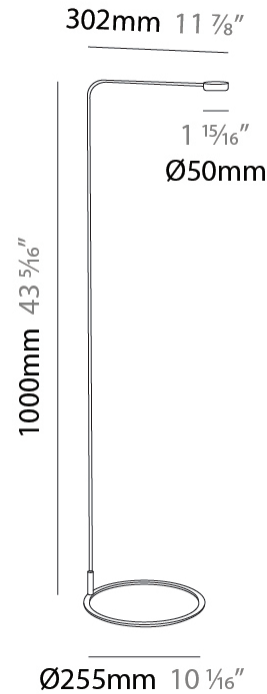

GENERAL

Series: Dot _____
Brand: Platek _____
Division: Exterior _____
Mounting Type: Portable _____
Mounting Location: Above Ground _____
Subcategory: Floor _____

PHYSICAL

Shape: Disc _____
Diameter (mm): 255.5 _____
Diameter (in): 10 ¹/₁₆ _____
Height (mm): 1105 _____
Height (in): 43 ¹/₂ _____
Extension (mm): 302.5 _____
Extension (in): 11 ¹⁵/₁₆ _____
Light Distribution: Direct _____
Screws: No visible screws _____
Fixture Finish: SST _____
Fixture Material: Stainless Steel AISI 316L _____

ELECTRICAL

Lamp Type: LED _____
Input Wattage (W): 5 _____
Total Output Wattage (W): 4 _____
Dimming: Non-Dimmable _____
Driver Included: Yes _____
Driver Location: Inline Transformer Plug _____
Driver Type: Constant Voltage - 120 / 277Vac _____
Driver Class: Class 2 _____
Input Voltage (V): 120 - 277 _____
Output Voltage (V): 24 _____

LED

Color Temperature (°K): 2700 / 3000 _____
Max. Delivered Lumen (lm): 215 _____
Nominal Lumen (lm): 240 _____
CRI: >90 CRI _____
Lamp Life (hrs): 60000 _____

OPTICAL

Optic°: 120 _____

RATINGS AND CERTIFICATIONS

Certified By: Certified for North American Standards _____
IP rating: IP65 _____
IK Rating: IK05 _____
Upon Request: Higher Maximum Ambient Temperature _____